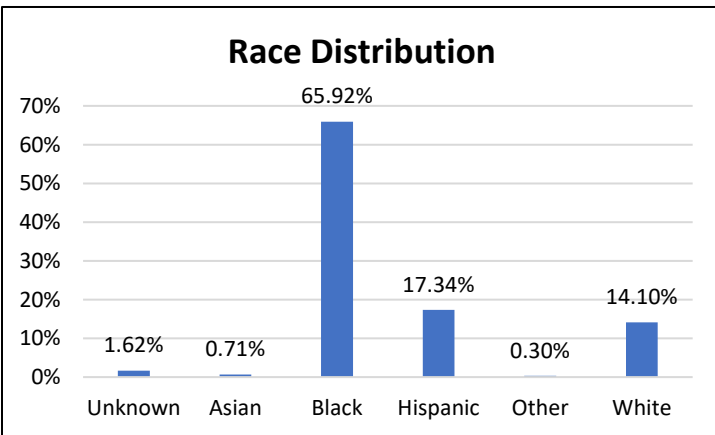

Pretrial Services Weekly Report

Electronic Monitoring Population Demographics 7/7/2023

Radio Frequency Monitoring (RF) population:	986
GPS Monitoring population:	716

Radio Frequency (RF) Monitoring