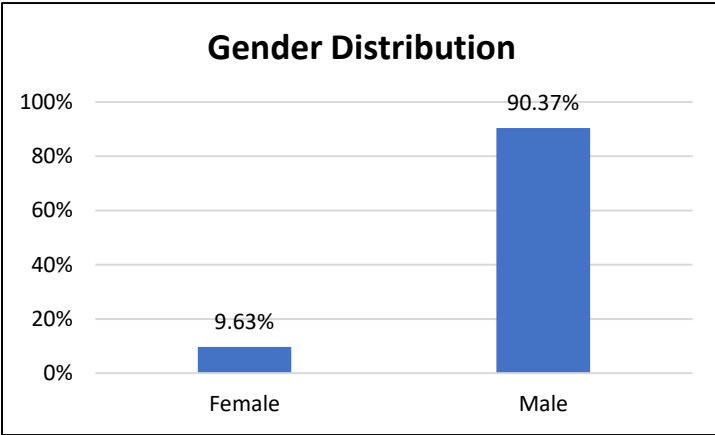

Pretrial Services Weekly Report

Electronic Monitoring Population Demographics 7/7/2023

Radio Frequency Monitoring (RF) population:	986
GPS Monitoring population:	716

Radio Frequency (RF) Monitoring