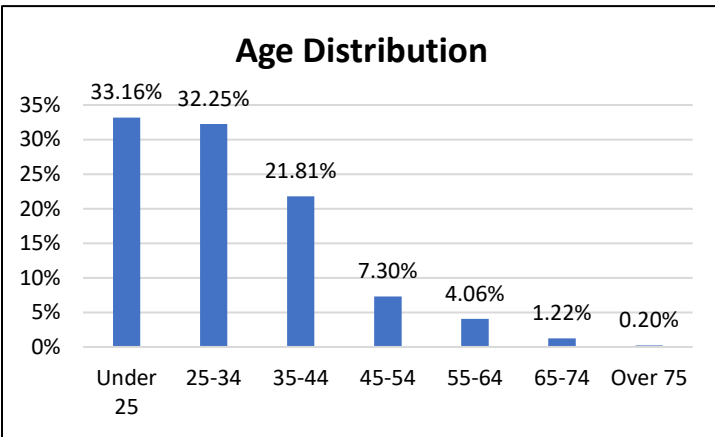

Pretrial Services Weekly Report

Electronic Monitoring Population Demographics 7/7/2023

Radio Frequency Monitoring (RF) population:	986
GPS Monitoring population:	716

Radio Frequency (RF) Monitoring